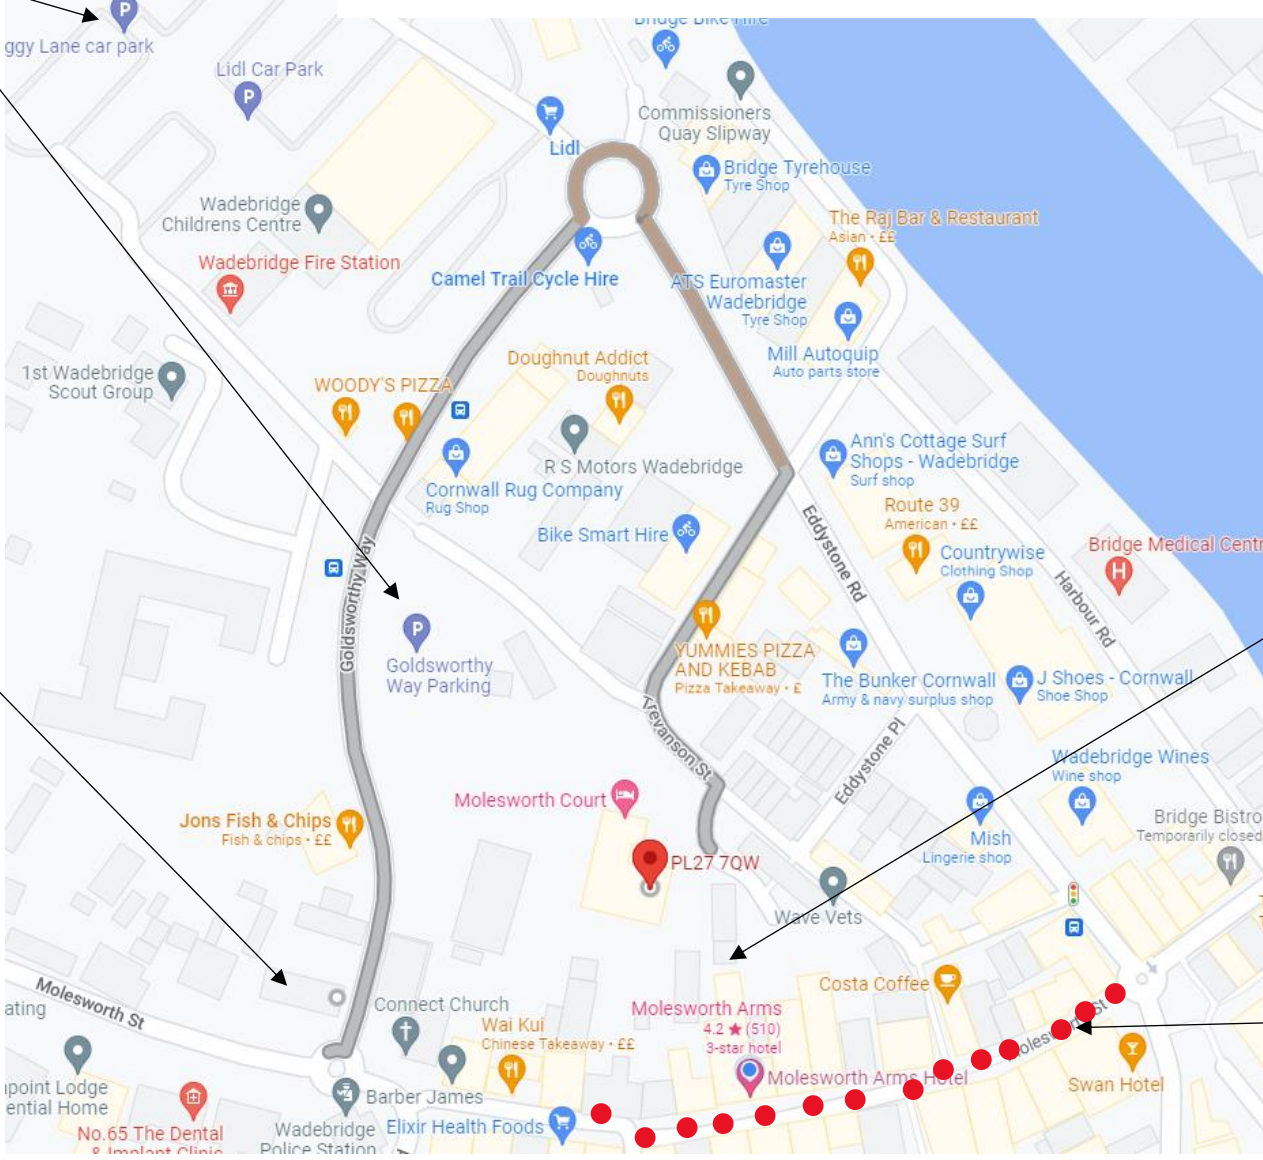

**If the Car Park is Full
We Recommend you park at
Piggy Lane or Goldsworthy Carpark**

The Molesworth Arms Car Park Directions

PL277QW

The Molesworth Car Park

Cornwall hospice Shop

**High Street
(No Vehicle Access)**